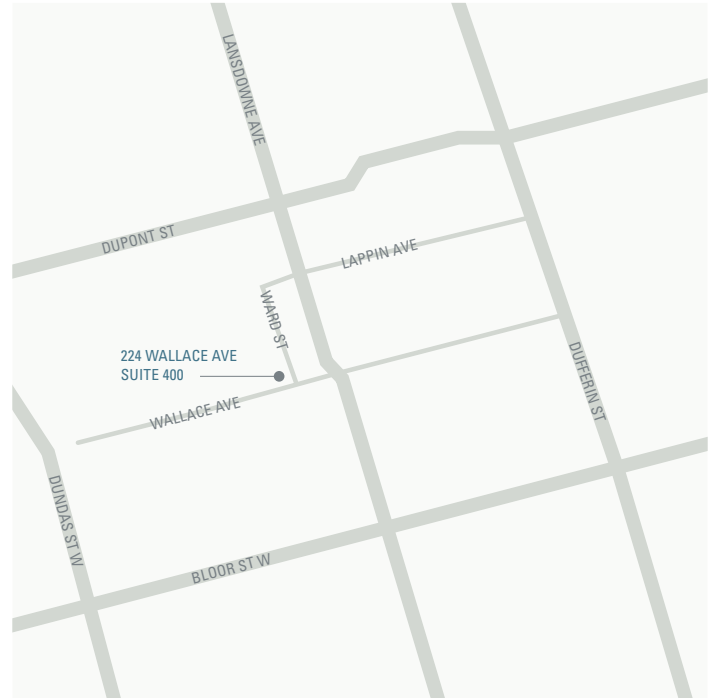

### TRAVELING ON THE 401

- Exit at Allen Rd, proceed south bound
- Turn right at Eglinton Ave W
- At the 2nd set of lights turn left, onto Oakwood Ave
- When you reach Davenport Rd turn right
- At the intersection with Lansdowne Ave turn left
- Cross over Dupont St and immediately after the pedestrian X ing turn right onto Lappin Ave
- Follow the road around the corner and enter the parking lot on your right, through the second entrance
- Park your vehicle and walk down the street past the loading docks
- Turn right onto Wallace Ave and the entrance to the building is on your right

### TRAVELING ON THE GARDINER

- Exit at Jameson Ave
- Turn left at King St W
- Continue straight through the intersection with Queen St W
- You are now on Roncesvalles Ave
- Roncesvalles Ave merges into Dundas St W
- Continue on Dundas to the intersection with Bloor St W, turn right onto Bloor
- After the bridge take the second left, at the lights, onto Symington Ave
- At the stop sign turn right onto Wallace Ave
- Cross the rail tracks (you will pass the entrance to the building on your left)
- Take the next left onto Ward St
- Drive up Ward St, past the loading docks, and park in the lot on your left